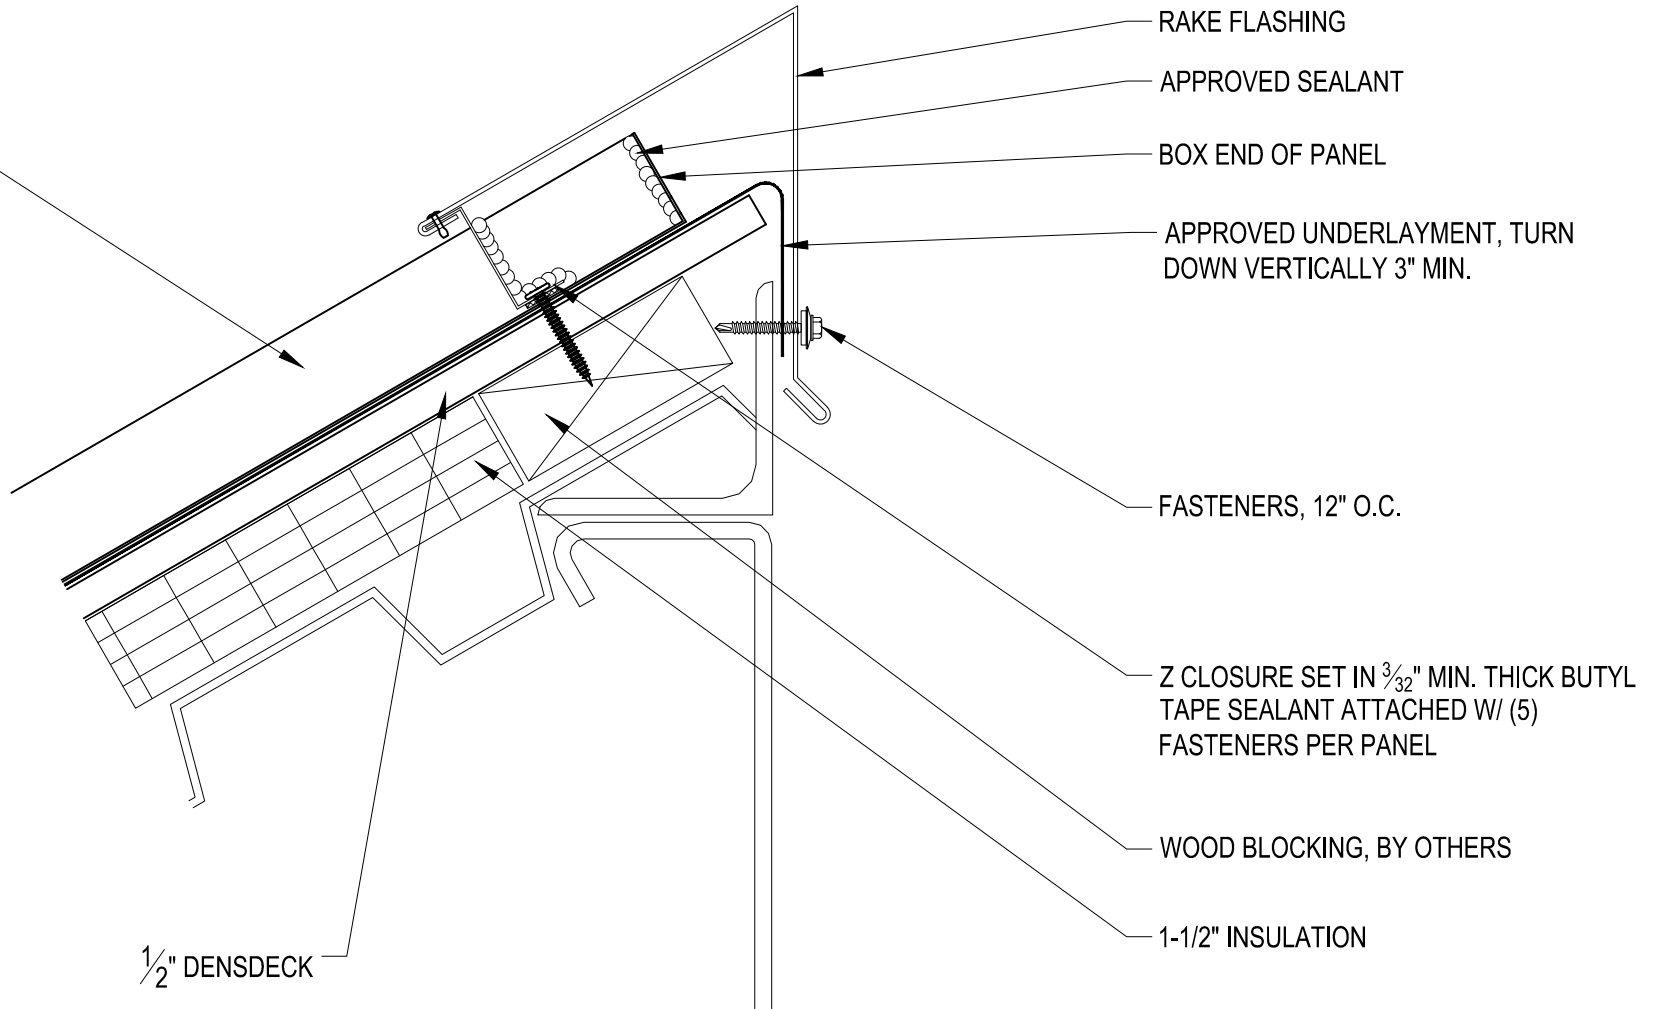

SENTRIGARD™
ML 200 PANEL

1/2" DENSDECK

Project:		
Contractor:		
Designer:	Date:	Scale:

THIS DRAWING IS THE PROPERTY OF N.B. HANDY CO., INC. THE USE OF THIS DRAWING WITHOUT THE EXPRESS PERMISSION OF N.B. HANDY IS PROHIBITED.