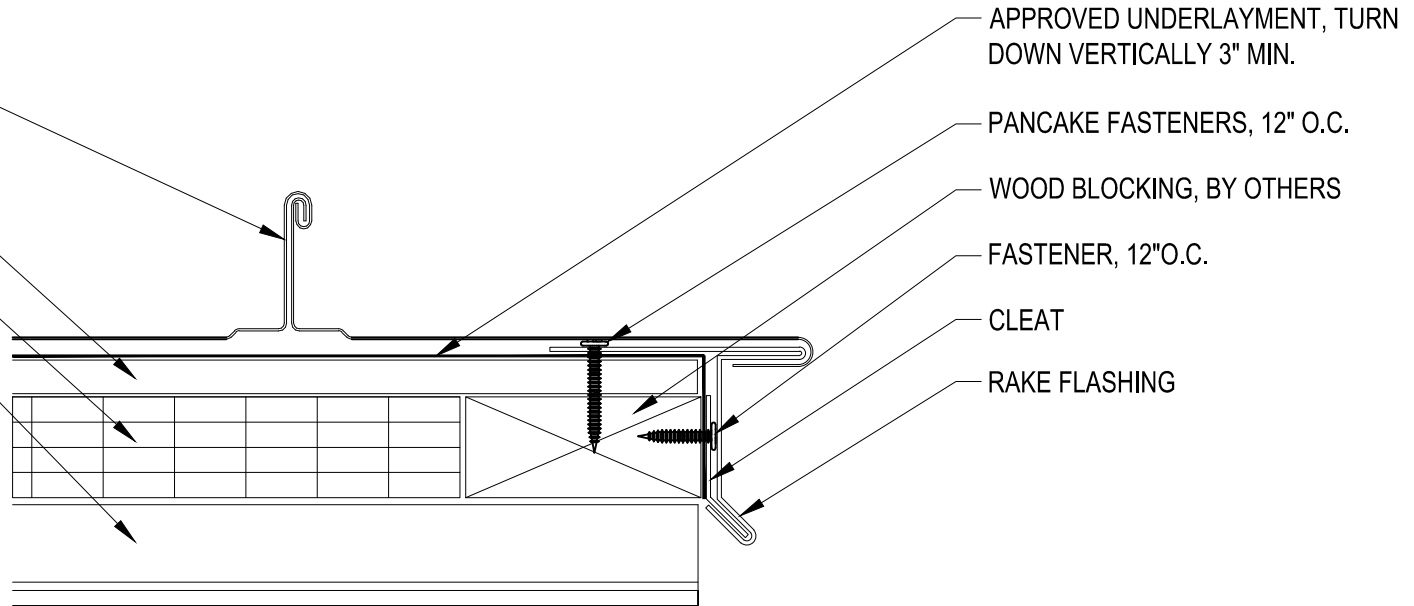

SENTRIGARD™ ML 200
PANEL

1/2" DENSDECK

1-1/2" INSULATION

METAL DECK,
BY OTHERS

APPROVED UNDERLAYMENT, TURN
DOWN VERTICALLY 3" MIN.

PANCAKE FASTENERS, 12" O.C.

WOOD BLOCKING, BY OTHERS

FASTENER, 12" O.C.